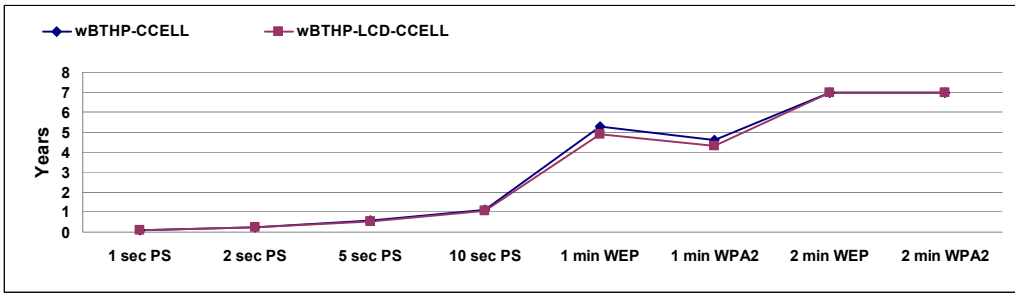

Table 6.3 Individual Models: Estimated C-CELL Battery Lifetime

Update Rate/Mode	1 sec PS	2 sec PS	5 sec PS	10 sec PS	1 min WEP	1 min WPA2	2 min WEP	2 min WPA2
wBTHP-CCELL	1.4 months	2.7 months	6.8 months	13.5 months	5.3 years	4.6 years	7 years	7 years
wBTHP-LCD-CCELL	1.3 months	2.7 months	6.6 months	13.1 months	4.9 years	4.3 years	7 years	7 years

Update Rate/Mode	1 sec PS	2 sec PS	5 sec PS	10 sec PS	1 min WEP	1 min WPA2	2 min WEP	2 min WPA2
wBTP-CCELL	2.1 months	4.2 months	10.4 months	20.5 months	7 years	7 years	7 years	7 years
wBTP-LCD-CCELL	2 months	4 months	9.9 months	19.5 months	6.5 years	5.4 years	7 years	7 years

Update Rate/Mode	1 sec PS	2 sec PS	5 sec PS	10 sec PS	1 min WEP	1 min WPA2	2 min WEP	2 min WPA2
wTHP-CCELL	1.6 months	3.2 months	7.9 months	15.7 months	6 years	5 years	7 years	7 years
wTHP-LCD-CCELL	1.6 months	3.1 months	7.7 months	15.1 months	5.5 years	4.7 years	7 years	7 years

Update Rate/Mode	cont. PS	1 sec PS	2 sec PS	5 sec PS	10 sec PS	1 min WEP	1 min WPA2	2 min WEP	2 min WPA2
wTC-CCELL	0.5 months	1.1 months	2.2 months	5.3 months	9.9 months	2.8 years	2.6 years	5 years	4.6 years
wTC-LCD-CCELL	0.6 months	1.1 months	2.2 months	5.2 months	9.6 months	2.6 years	2.4 years	4.6 years	4.3 years