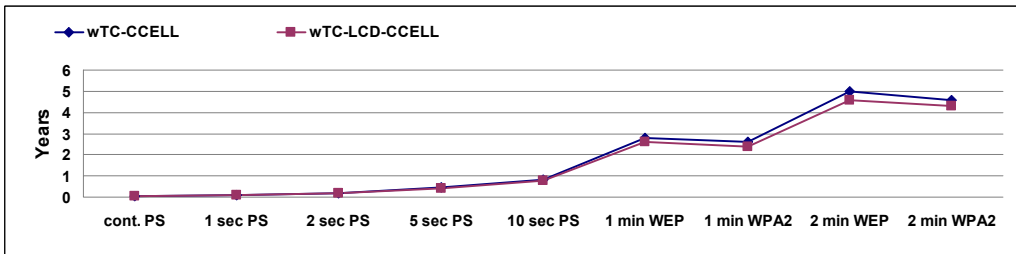

Table 6.3 Individual Models: Estimated C-CELL Battery Lifetime

Update Rate/Mode	1 sec PS	2 sec PS	5 sec PS	10 sec PS	1 min WEP	1 min WPA2	2 min WEP	2 min WPA2
wBTHP-CCELL	1.4 months	2.7 months	6.8 months	13.5 months	5.3 years	4.6 years	7 years	7 years
wBTHP-LCD-CCELL	1.3 months	2.7 months	6.6 months	13.1 months	4.9 years	4.3 years	7 years	7 years

Update Rate/Mode	1 sec PS	2 sec PS	5 sec PS	10 sec PS	1 min WEP	1 min WPA2	2 min WEP	2 min WPA2
wBTP-CCELL	2.1 months	4.2 months	10.4 months	20.5 months	7 years	7 years	7 years	7 years
wBTP-LCD-CCELL	2 months	4 months	9.9 months	19.5 months	6.5 years	5.4 years	7 years	7 years

Update Rate/Mode	1 sec PS	2 sec PS	5 sec PS	10 sec PS	1 min WEP	1 min WPA2	2 min WEP	2 min WPA2
wTHP-CCELL	1.6 months	3.2 months	7.9 months	15.7 months	6 years	5 years	7 years	7 years
wTHP-LCD-CCELL	1.6 months	3.1 months	7.7 months	15.1 months	5.5 years	4.7 years	7 years	7 years

Note 7 years is the shelf life of the battery.

Table 6.3 Individual Models: Estimated C-CELL Battery Lifetime

Update Rate/Mode	1 sec PS	2 sec PS	5 sec PS	10 sec PS	1 min WEP	1 min WPA2	2 min WEP	2 min WPA2
wTP1/TP2-CCELL	1.4 months	2.8 months	6.9 months	13.6 months	5.4 years	4.6 years	7 years	7 years
wTP1/TP2-LCD-CCELL	1.3 months	2.7 months	6.7 months	13.2 months	4.9 years	4.3 years	7 years	7 years