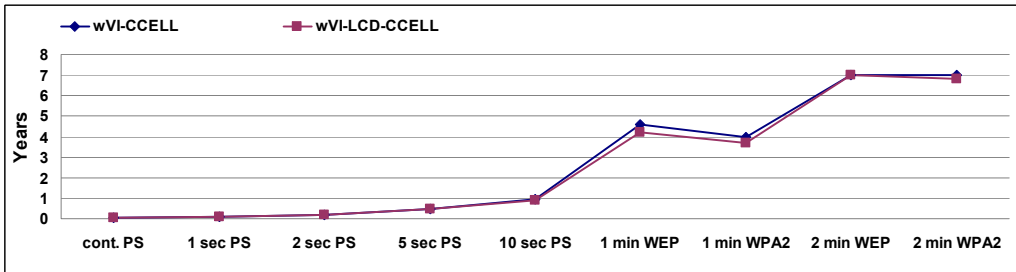

Update Rate/Mode	1 sec PS	2 sec PS	5 sec PS	10 sec PS	1 min WEP	1 min WPA2	2 min WEP	2 min WPA2
wTHP-CCELL	1.6 months	3.2 months	7.9 months	15.7 months	6 years	5 years	7 years	7 years
wTHP-LCD-CCELL	1.6 months	3.1 months	7.7 months	15.1 months	5.5 years	4.7 years	7 years	7 years

Note 7 years is the shelf life of the battery.

Table 6.3 Individual Models: Estimated C-CELL Battery Lifetime

Update Rate/Mode	1 sec PS	2 sec PS	5 sec PS	10 sec PS	1 min WEP	1 min WPA2	2 min WEP	2 min WPA2
wTP1/TP2-CCELL	1.4 months	2.8 months	6.9 months	13.6 months	5.4 years	4.6 years	7 years	7 years
wTP1/TP2-LCD-CCELL	1.3 months	2.7 months	6.7 months	13.2 months	4.9 years	4.3 years	7 years	7 years

Update Rate/Mode	cont. PS	1 sec PS	2 sec PS	5 sec PS	10 sec PS	1 min WEP	1 min WPA2	2 min WEP	2 min WPA2
wTC-CCELL	0.5 months	1.1 months	2.2 months	5.3 months	9.9 months	2.8 years	2.6 years	5 years	4.6 years
wTC-LCD-CCELL	0.6 months	1.1 months	2.2 months	5.2 months	9.6 months	2.6 years	2.4 years	4.6 years	4.3 years

Update Rate/Mode	cont. PS	1 sec PS	2 sec PS	5 sec PS	10 sec PS	1 min WEP	1 min WPA2	2 min WEP	2 min WPA2
wVI-CCELL	0.5 months	1.1 months	2.3 months	5.7 months	11.2 months	4.6 years	4.0 years	7 years	7 years
wVI-LCD-CCELL	0.6 months	1.1 months	2.2 months	5.5 months	10.8 months	4.2 years	3.7 years	7 years	6.8 years