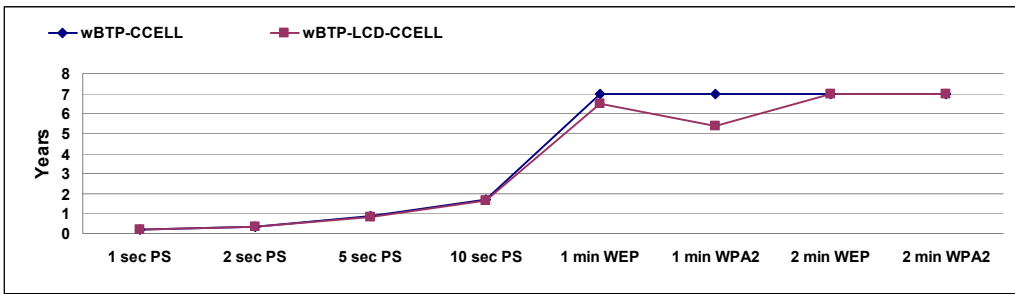

Table 6.3 Individual Models: Estimated C-CELL Battery Lifetime

Update Rate/Mode	1 sec PS	2 sec PS	5 sec PS	10 sec PS	1 min WEP	1 min WPA2	2 min WEP	2 min WPA2
wBTHP-CCELL	1.4 months	2.7 months	6.8 months	13.5 months	5.3 years	4.6 years	7 years	7 years
wBTHP-LCD-CCELL	1.3 months	2.7 months	6.6 months	13.1 months	4.9 years	4.3 years	7 years	7 years

Update Rate/Mode	1 sec PS	2 sec PS	5 sec PS	10 sec PS	1 min WEP	1 min WPA2	2 min WEP	2 min WPA2
wBTP-CCELL	2.1 months	4.2 months	10.4 months	20.5 months	7 years	7 years	7 years	7 years
wBTP-LCD-CCELL	2 months	4 months	9.9 months	19.5 months	6.5 years	5.4 years	7 years	7 years

Update Rate/Mode	1 sec PS	2 sec PS	5 sec PS	10 sec PS	1 min WEP	1 min WPA2	2 min WEP	2 min WPA2
wTHP-CCELL	1.6 months	3.2 months	7.9 months	15.7 months	6 years	5 years	7 years	7 years
wTHP-LCD-CCELL	1.6 months	3.1 months	7.7 months	15.1 months	5.5 years	4.7 years	7 years	7 years

Update Rate/Mode	cont. PS	1 sec PS	2 sec PS	5 sec PS	10 sec PS	1 min WEP	1 min WPA2	2 min WEP	2 min WPA2
wTC-CCELL	0.5 months	1.1 months	2.2 months	5.3 months	9.9 months	2.8 years	2.6 years	5 years	4.6 years
wTC-LCD-CCELL	0.6 months	1.1 months	2.2 months	5.2 months	9.6 months	2.6 years	2.4 years	4.6 years	4.3 years