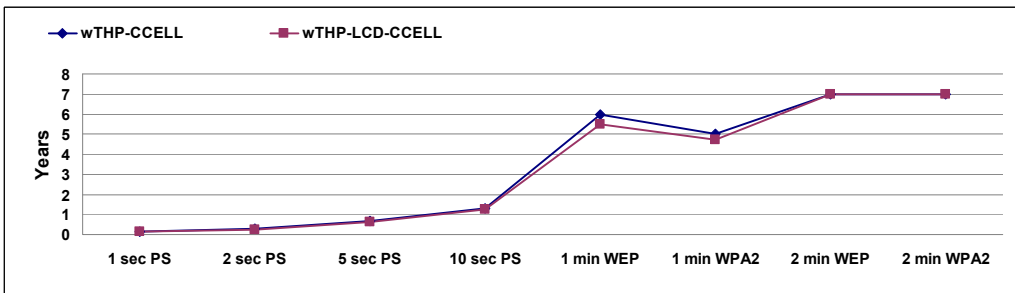

Table 6.3 Individual Models: Estimated C-CELL Battery Lifetime

Update Rate/Mode	1 sec PS	2 sec PS	5 sec PS	10 sec PS	1 min WEP	1 min WPA2	2 min WEP	2 min WPA2
wBTHP-CCELL	1.4 months	2.7 months	6.8 months	13.5 months	5.3 years	4.6 years	7 years	7 years
wBTHP-LCD-CCELL	1.3 months	2.7 months	6.6 months	13.1 months	4.9 years	4.3 years	7 years	7 years

Update Rate/Mode	1 sec PS	2 sec PS	5 sec PS	10 sec PS	1 min WEP	1 min WPA2	2 min WEP	2 min WPA2
wBTP-CCELL	2.1 months	4.2 months	10.4 months	20.5 months	7 years	7 years	7 years	7 years
wBTP-LCD-CCELL	2 months	4 months	9.9 months	19.5 months	6.5 years	5.4 years	7 years	7 years

Update Rate/Mode	1 sec PS	2 sec PS	5 sec PS	10 sec PS	1 min WEP	1 min WPA2	2 min WEP	2 min WPA2
wTHP-CCELL	1.6 months	3.2 months	7.9 months	15.7 months	6 years	5 years	7 years	7 years
wTHP-LCD-CCELL	1.6 months	3.1 months	7.7 months	15.1 months	5.5 years	4.7 years	7 years	7 years

Update Rate/Mode	cont. PS	1 sec PS	2 sec PS	5 sec PS	10 sec PS	1 min WEP	1 min WPA2	2 min WEP	2 min WPA2
wTC-CCELL	0.5 months	1.1 months	2.2 months	5.3 months	9.9 months	2.8 years	2.6 years	5 years	4.6 years
wTC-LCD-CCELL	0.6 months	1.1 months	2.2 months	5.2 months	9.6 months	2.6 years	2.4 years	4.6 years	4.3 years