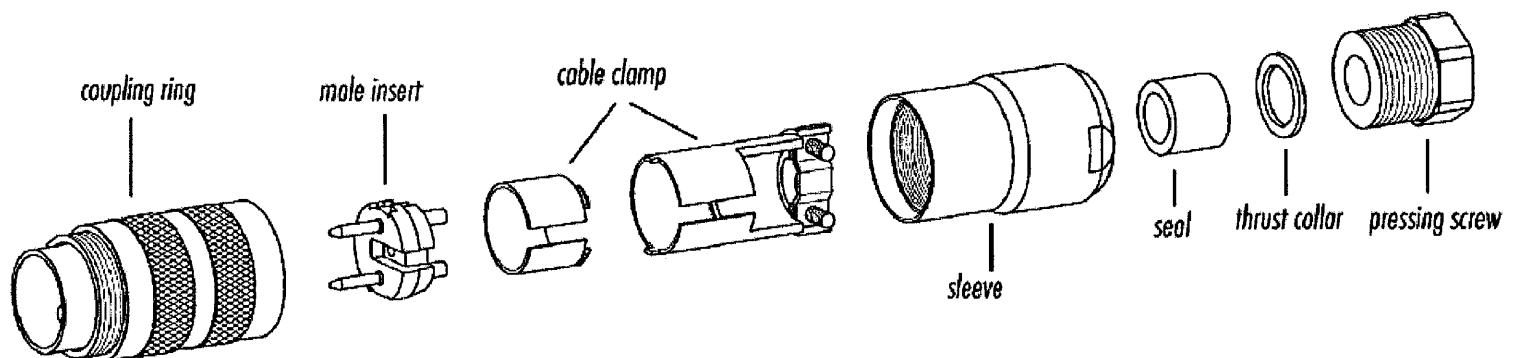

FEMALE CABLE CONNECTOR WITH CABLE CLAMP,
CABLE OUTLET 4–6 mm

MALE CABLE CONNECTOR WITH CABLE CLAMP,
CABLE OUTLET 6–8 mm

CONNECTOR, iR2C, ASSY

14160A1-01

REV A

SHEET 1 OF 1