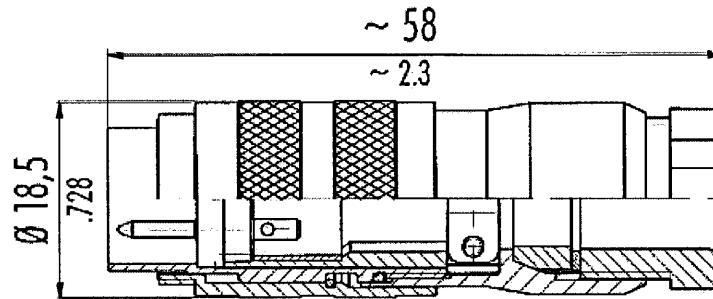

FEMALE CABLE CONNECTOR WITH CABLE CLAMP,
CABLE OUTLET 4–6 mm

MALE CABLE CONNECTOR WITH CABLE CLAMP,
CABLE OUTLET 6–8 mm

CONNECTOR, iR2C, ASSY

14160A1-01

REV A

SHEET 1 OF 1